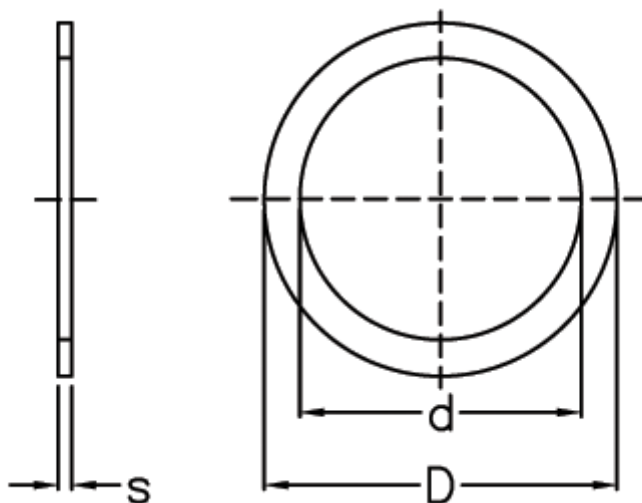

Article number: 0130823
Description: Shim Washer
PS 110x140x0,3 DIN 988

Measures

d	= 110
D	= 140
Description	= PS 110x140x0,3
s	= 0.30
tol	= -0.05
Weight kg/1000	= 13.900